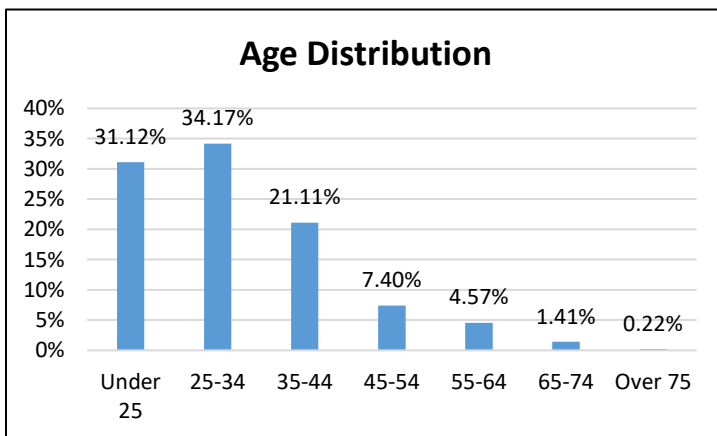

Pretrial Services Weekly Report

Electronic Monitoring Population Demographics 11/23/2022

Radio Frequency Monitoring (RF) population:	919
GPS Monitoring population:	742

Radio Frequency Monitoring