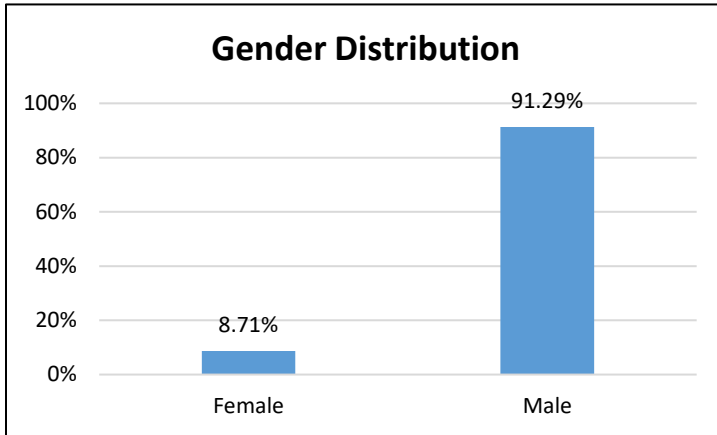

Pretrial Services Weekly Report

Electronic Monitoring Population Demographics 11/23/2022

Radio Frequency Monitoring (RF) population:	919
GPS Monitoring population:	742

Radio Frequency Monitoring