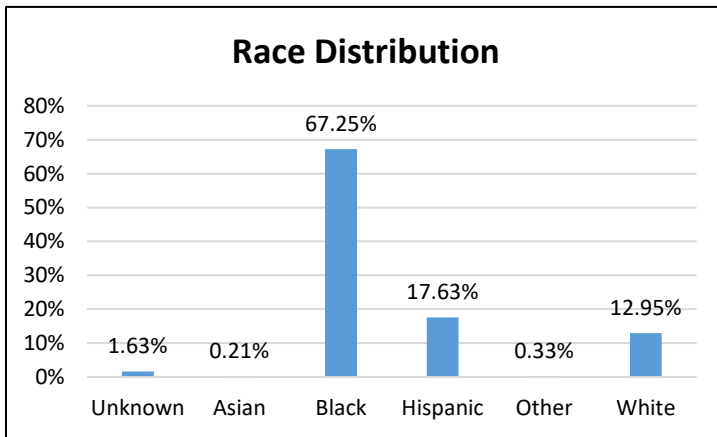

Pretrial Services Weekly Report

Electronic Monitoring Population Demographics 11/23/2022

Radio Frequency Monitoring (RF) population:	919
GPS Monitoring population:	742

Radio Frequency Monitoring